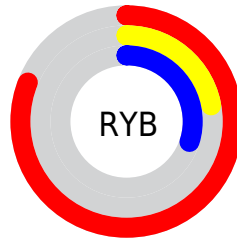

- Red (81%)
- Yellow (22%)
- Blue (30%)