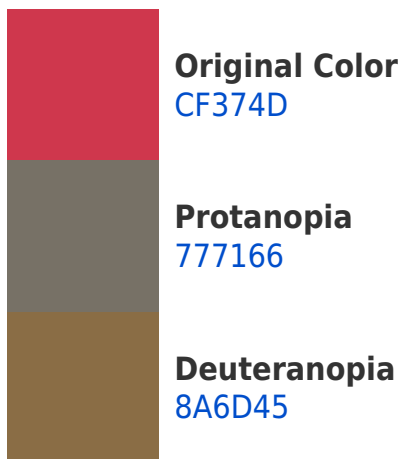

# Black Background

## Hex CF374D Background

This preview shows how black text looks on a background with the Hex color CF374D.

This preview shows how white text looks on a background with the Hex color CF374D.

## Dichromacy

# Trichromacy

**Original Color**  
CF374D

**Protanomaly**  
975C5D

**Deuteranomaly**  
A35948

**Tritanomaly**  
CE3943