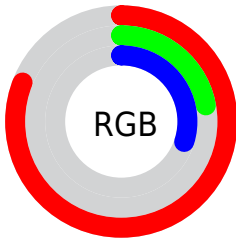

Distribution

- Red (81%)
- Green (22%)
- Blue (30%)