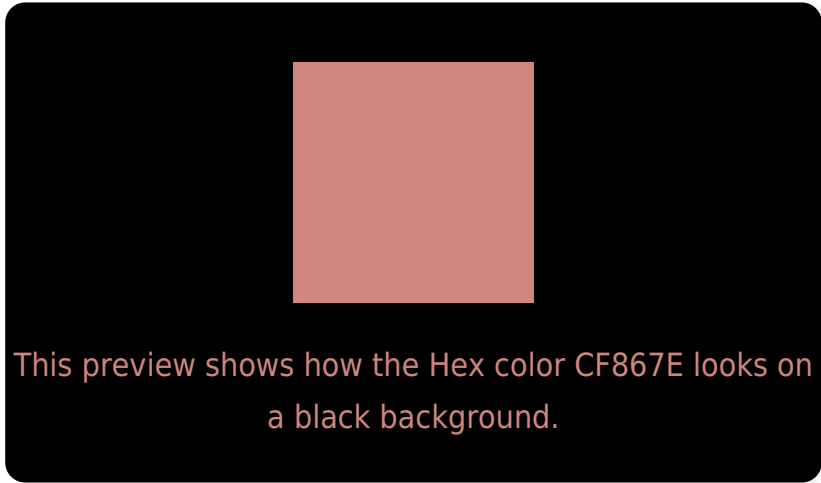

Black Background

Color Contrast Check

Large Text (above 18pt) WCAG AA ✓ Pass

Any Text WCAG AA ✓ Pass

Large Text (above 18pt) WCAG AAA ✓ Pass

Any Text WCAG AAA ✓ Pass

If you want to check with other color combinations, try the [Color Contrast Checker](#).