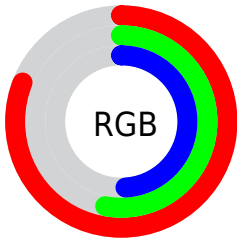

Distribution

Red (81%)

Green (53%)

Blue (49%)