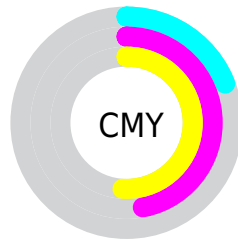

# Details

The Hex color **CF867E** is a light color, and the websafe version is hex **CC9999**. A complement of this color would be **7EC7CF**, and the grayscale version is **9B9B9B**.

A 20% lighter version of the original color is **FFBCB3**, and **96534D** is the 20% darker color. If you saturate the color by 10%, you get **CF7369**, and if you desaturate by 10%, it is **CF9993**.

# Distribution

Red (81%)

Green (53%)

Blue (49%)

Red (81%)

Yellow (53%)

Blue (49%)

Cyan (0%)

Magenta (35%)

Yellow (39%)

Black (19%)

Cyan (19%)

Magenta (47%)

Yellow (51%)