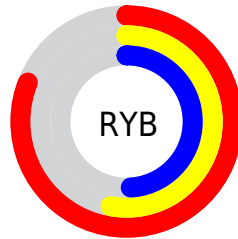

## Conversions Part 2

| Format                              | Color   |
|-------------------------------------|---|
| <a href="#">RYB</a>                 | <a href="#">207, 135, 126</a>                   |
| Decimal                             | <a href="#">13600382</a>                        |
| CIELab                              | <a href="#">63.20, 27.06, 15.94</a>             |
| CIELCh                              | <a href="#">63, 31.402, 30.500</a>              |
| Yxy                                 | <a href="#">31.8220, 0.4057,<br/>0.3395</a>     |
| Android<br>(android.graphics.Color) | <a href="#">4291790462<br/>(0xFFCF867E)</a>     |
| YUV                                 | <a href="#">154.9150, -14.2551,<br/>45.6785</a> |
| Hunter-Lab                          | <a href="#">56.4109, 21.5966,<br/>14.3922</a>   |

# Details

The Hex color **CF867E** is a light color, and the websafe version is hex **CC9999**. A complement of this color would be **7EC7CF**, and the grayscale version is **9B9B9B**.

A 20% lighter version of the original color is **FFBCB3**, and **96534D** is the 20% darker color. If you saturate the color by 10%, you get **CF7369**, and if you desaturate by 10%, it is **CF9993**.

# Distribution

Red (81%)

Green (53%)

Blue (49%)

Red (81%)

Yellow (53%)

Blue (49%)

Cyan (0%)