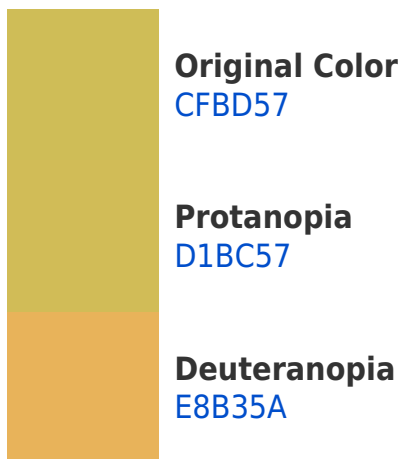

Color Blindness Simulation

Color vision deficiency is a very complex topic, and I could not describe the different causes any better than Wikipedia does, so if you want to learn more, you should check out their [article about color blindness](#).

Dichromacy