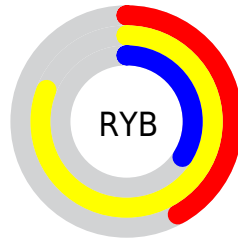

- Red (42%)
- Yellow (81%)
- Blue (34%)