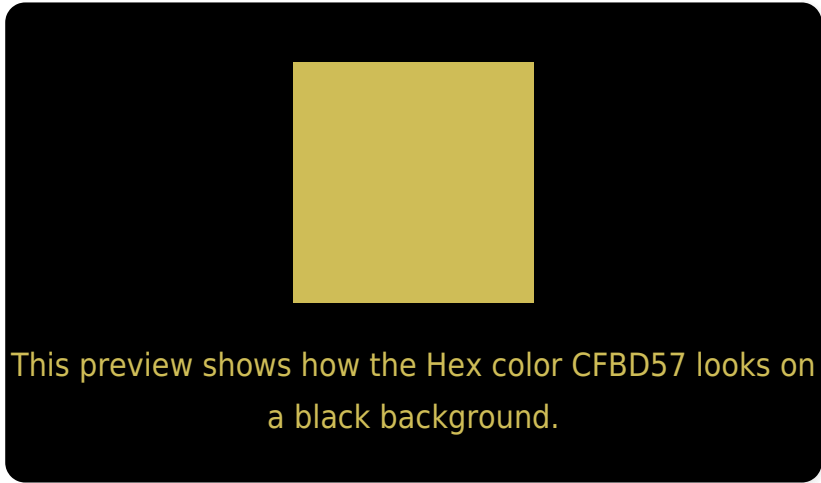

Black Background

Color Contrast Check

Large Text (above 18pt) WCAG AA ✓ Pass

Any Text WCAG AA ✓ Pass

Large Text (above 18pt) WCAG AAA ✓ Pass

Any Text WCAG AAA ✓ Pass

If you want to check with other color combinations, try the [Color Contrast Checker](#).