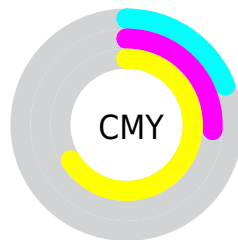

# Details

The Hex color **CFBD57** is a light color, and the websafe version is hex **CCCC66**. The color can be described as light muted orange. A complement of this color would be **5769CF**, and the grayscale version is **B7B7B7**.

A 20% lighter version of the original color is **FFF58C**, and **968822** is the 20% darker color. If you saturate the color by 10%, you get **CFBA42**, and if you desaturate by 10%, it is **CFC06C**.

# Distribution

- Red (81%)
- Green (74%)
- Blue (34%)

- Red (42%)
- Yellow (81%)
- Blue (34%)

- Cyan (0%)
- Magenta (9%)
- Yellow (58%)
- Black (19%)

- Cyan (19%)
- Magenta (26%)
- Yellow (66%)

# Brightness & Saturation Gradients

These gradients show how the Hex color CFBD57 changes by changing the brightness by 10 percent. The first figure shows a shift by +10% for each color and the second figure -10%.