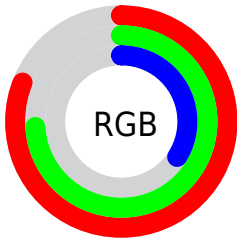

Distribution

- Red (81%)
- Green (74%)
- Blue (34%)