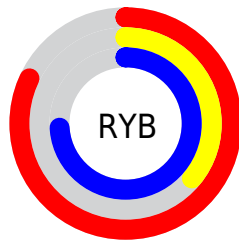

- Red (82%)
- Yellow (36%)
- Blue (74%)