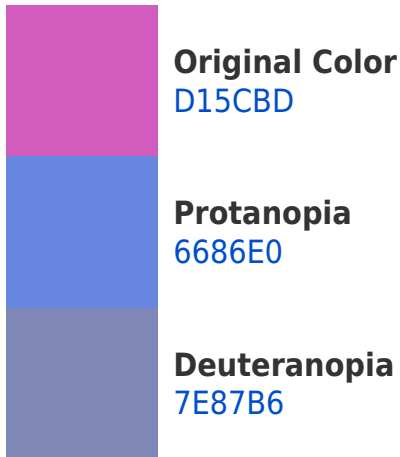

## White Background

This preview shows how the Hex color D15CBD looks on a white background.

# Black Background

## Hex D15CBD Background

This preview shows how black text looks on a background with the Hex color D15CBD.

This preview shows how white text looks on a background with the Hex color D15CBD.

## Dichromacy

**Tritanopia**  
C96E76