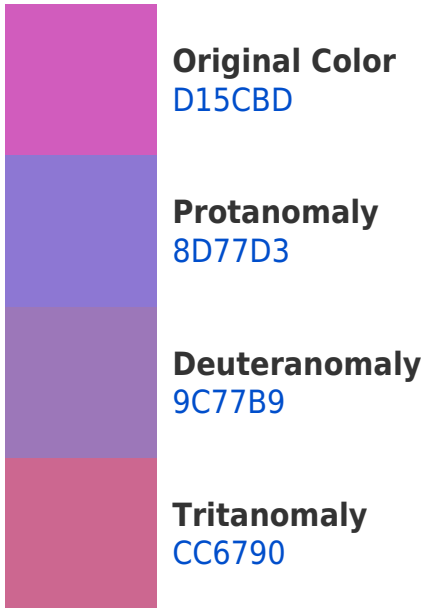

## Hex D15CBD Background

This preview shows how black text looks on a background with the Hex color D15CBD.

This preview shows how white text looks on a background with the Hex color D15CBD.

# Color Blindness Simulation

Color vision deficiency is a very complex topic, and I could not describe the different causes any better than Wikipedia does, so if you want to learn more, you should check out their [article about color blindness](#).

## Dichromacy

**Tritanopia**  
C96E76

# Trichromacy