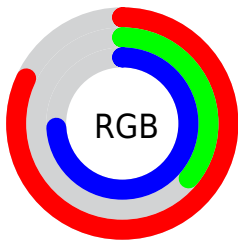

Distribution

- Red (82%)
- Green (36%)
- Blue (74%)