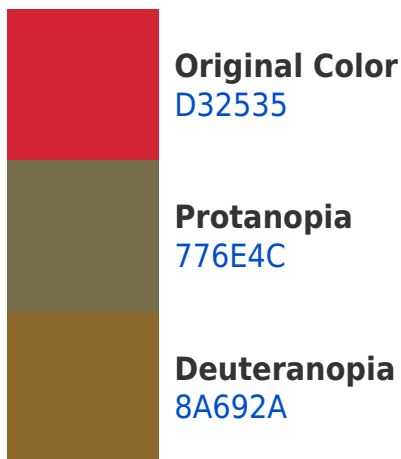

White Background

This preview shows how the Hex color D32535 looks on a white background.

Color Contrast Check

Large Text (above 18pt) WCAG AA ✓ Pass

Any Text WCAG AA ✓ Pass

Large Text (above 18pt) WCAG AAA ✓ Pass

Hex D32535 Background

This preview shows how black text looks on a background with the Hex color D32535.

This preview shows how white text looks on a background with the Hex color D32535.

Color Blindness Simulation

Color vision deficiency is a very complex topic, and I could not describe the different causes any better than Wikipedia does, so if you want to learn more, you should check out their [article about color blindness](#).

Dichromacy

Trichromacy

Original Color
D32535

Protanomaly
985344

Deuteranomaly
A5502E

Tritanomaly
D3272C

Monochromacy

Original Color
D32535