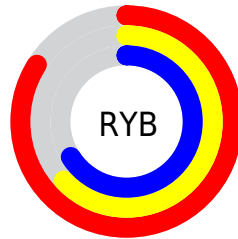

Converting Colors

Hex(D5A0A9)

Have a look what the booklet for
Hex(D5A0A9) contains.

Hex(D5A0A9)	3
<i>Conversions</i>	4
<i>Details</i>	6
<i>Harmonies</i>	11
<i>Previews</i>	23
<i>Color Blindness Simulation</i>	26
<i>CSS Examples</i>	29

Conversions

Conversions Part 2

Format	Color
R _Y B	213, 160, 169
Decimal	14000297
CIE Lab	70.98, 20.98, 3.01
CIE LCh	71, 21.191, 8.172
Yxy	42.1523, 0.3560, 0.3181
Android (android.graphics.Color)	4292190377 (0xFFD5A0A9)
YUV	176.8730, -3.8814, 31.6834
Hunter-Lab	64.9248, 16.0754, 6.0094

Details

The Hex color **D5A0A9** is a light color, and the websafe version is hex **CC9999**. A complement of this color would be **A0D5CC**, and the grayscale version is **B1B1B1**.

A 20% lighter version of the original color is **FFD7E0**, and **9D6C75** is the 20% darker color. If you saturate the color by 10%, you get **D58B97**, and if you desaturate by 10%, it is **D5B5BB**.

Distribution

- Red (84%)
- Green (63%)
- Blue (66%)

- Red (84%)
- Yellow (63%)
- Blue (66%)

- Cyan (0%)
- Magenta (25%)
- Yellow (21%)
- Black (16%)

- Cyan (16%)
- Magenta (37%)
- Yellow (34%)

Brightness & Saturation Gradients