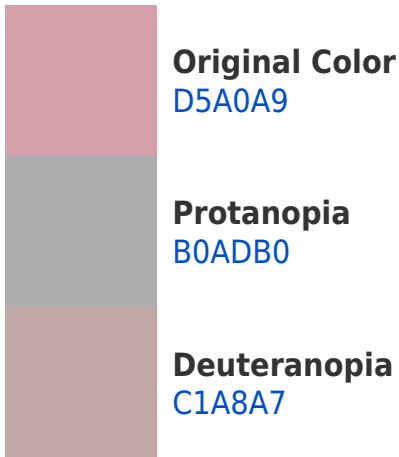

Color Blindness Simulation

Color vision deficiency is a very complex topic, and I could not describe the different causes any better than Wikipedia does, so if you want to learn more, you should check out their [article about color blindness](#).

Dichromacy