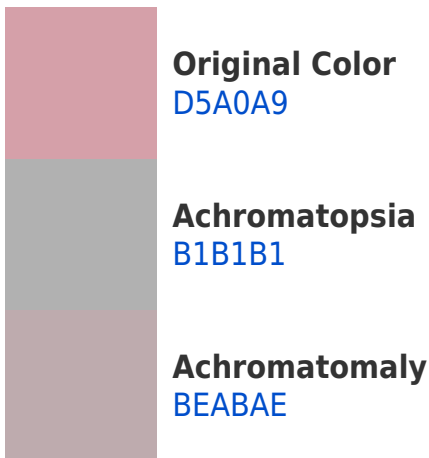

Any Text WCAG AAA ✓ Pass

If you want to check with other color combinations, try the [Color Contrast Checker](#).

Hex D5A0A9 Background

This preview shows how black text looks on a background with the Hex color D5A0A9.

This preview shows how white text looks on a background with the Hex color D5A0A9.

Color Blindness Simulation

Color vision deficiency is a very complex topic, and I could not describe the different causes any better than Wikipedia does, so if you want to learn more, you should check out their [article about color blindness](#).

Dichromacy

Tritanopia
D5A0AC

Trichromacy

Monochromacy

CSS Examples

Text

The CSS property to change the color of the text to Hex D5A0A9 is called "color". The color property can be set on classes, ids or directly on the HTML element.

This example shows how text in the color #D5A0A9 looks like.

```
.text, #text, p{  
    color:#D5A0A9  
}
```

If you want to add a text shadow in that color use the text-shadow property, you can generate a text shadow directly with our [CSS Text Shadow Generator](#).