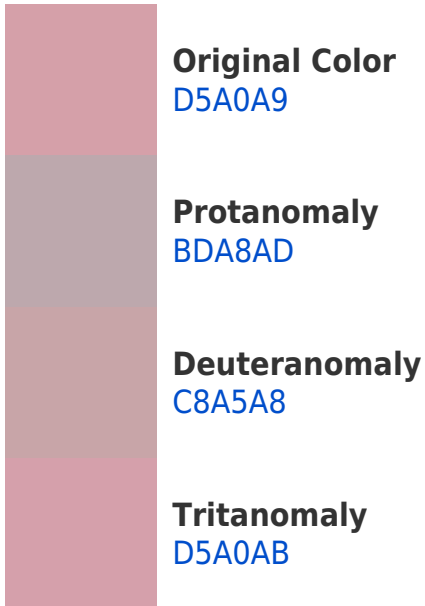

White Background

This preview shows how the Hex color D5A0A9 looks on a white background.

Color Contrast Check

Large Text (above 18pt) WCAG AA × Fail

Any Text WCAG AA × Fail

Large Text (above 18pt) WCAG AAA × Fail

Any Text WCAG AAA ✓ Pass

If you want to check with other color combinations, try the [Color Contrast Checker](#).

Hex D5A0A9 Background

This preview shows how black text looks on a background with the Hex color D5A0A9.

This preview shows how white text looks on a background with the Hex color D5A0A9.

Color Blindness Simulation

Color vision deficiency is a very complex topic, and I could not describe the different causes any better than Wikipedia does, so if you want to learn more, you should check out their [article about color blindness](#).

Dichromacy

Tritanopia
D5A0AC

Trichromacy

Monochromacy

CSS Examples

Text

The CSS property to change the color of the text to Hex D5A0A9 is called "color". The color property can be set on classes, ids or directly on the HTML element.