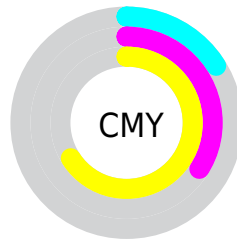

# Details

The Hex color **D5A956** is a light color, and the websafe version is hex **CC9933**. The color can be described as light muted orange. A complement of this color would be **5682D5**, and the grayscale version is **ADADAD**.

A 20% lighter version of the original color is **FFE08A**, and **9B7523** is the 20% darker color. If you saturate the color by 10%, you get **D5A241**, and if you desaturate by 10%, it is **D5B06B**.

# Distribution

Red (84%)

Green (66%)

Blue (34%)

Red (60%)

Yellow (84%)

Blue (34%)

Cyan (0%)

Magenta (21%)

Yellow (60%)

Black (16%)

Cyan (16%)

Magenta (34%)

Yellow (66%)