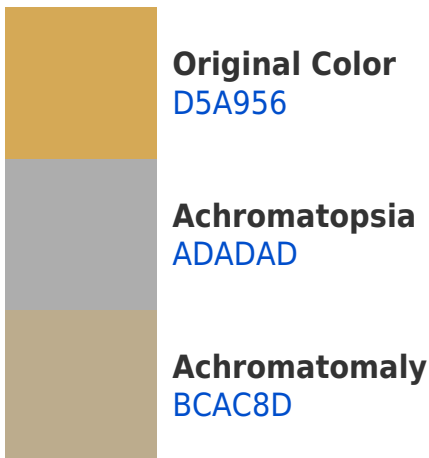

Monochromacy