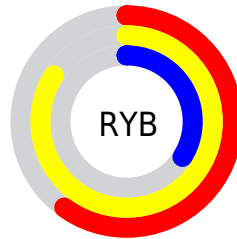

Red (60%)

Yellow (84%)

Blue (34%)