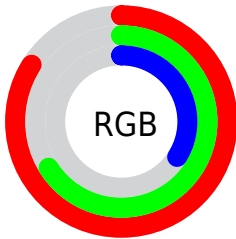

Distribution

Red (84%)

Green (66%)

Blue (34%)