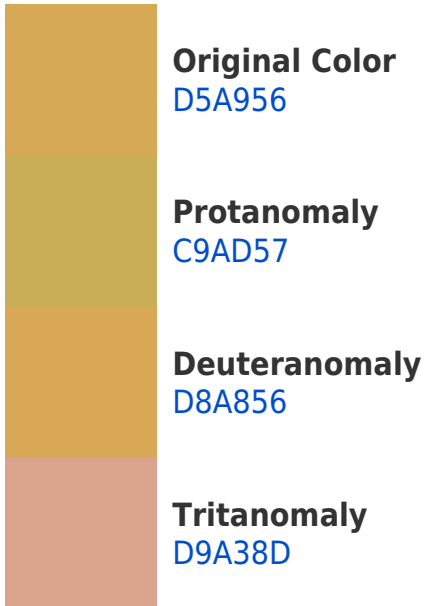

## White Background

This preview shows how the Hex color D5A956 looks on a white background.

## Hex D5A956 Background

This preview shows how black text looks on a background with the Hex color D5A956.

This preview shows how white text looks on a background with the Hex color D5A956.

## Dichromacy

**Original Color**  
D5A956

**Protanopia**  
C2B058

**Deuteranopia**  
D9A756

**Tritanopia**  
DC9FAC

# Trichromacy