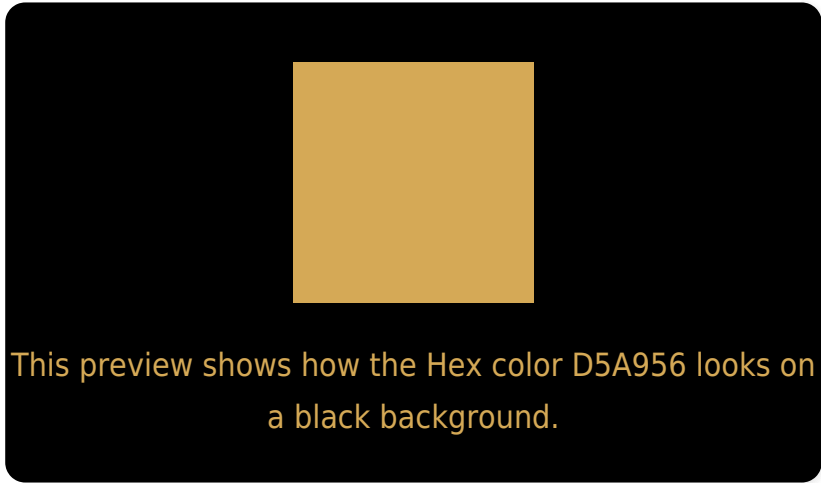

## White Background

This preview shows how the Hex color D5A956 looks on a white background.

# Black Background