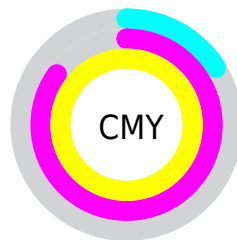

# Details

The Hex color **D62605** is a dark color, and the websafe version is hex **CC0000**. The color can be described as dark washed red. A complement of this color would be **05B5D6**, and the grayscale version is **575757**.

A 20% lighter version of the original color is **FF653B**, and **950000** is the 20% darker color. If you saturate the color by 10%, you get **D62200**, and if you desaturate by 10%, it is **D6381A**.

# Distribution

Red (84%)

Green (15%)

Blue (2%)

Red (84%)

Yellow (17%)

Blue (2%)

Cyan (0%)

Magenta (82%)

Yellow (98%)

Black (16%)

Cyan (16%)

Magenta (85%)

Yellow (98%)