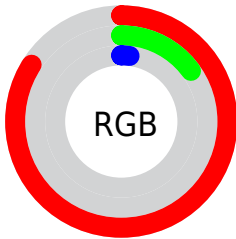

Distribution

Red (84%)

Green (15%)

Blue (2%)