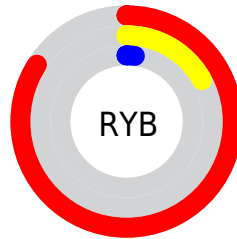

## Conversions Part 2

| Format                              | Color                                       |
|-------------------------------------|---|
| <a href="#">RYB</a>                 | <a href="#">214, 44, 5</a>                  |
| Decimal                             | <a href="#">14034437</a>                    |
| CIELab                              | <a href="#">46.57, 64.78, 58.16</a>         |
| CIElCh                              | <a href="#">47, 87.053, 41.917</a>          |
| Yxy                                 | <a href="#">15.6933, 0.6210, 0.3425</a>     |
| Android<br>(android.graphics.Color) | <a href="#">4292224517</a><br>(0xFFD62605)  |
| YUV                                 | <a href="#">86.8620, -40.3580, 111.5000</a> |
| Hunter-Lab                          | <a href="#">39.6148, 58.8760, 25.2263</a>   |

# Details

The Hex color **D62605** is a dark color, and the websafe version is hex **CC0000**. The color can be described as dark washed red. A complement of this color would be **05B5D6**, and the grayscale version is **575757**.

A 20% lighter version of the original color is **FF653B**, and **950000** is the 20% darker color. If you saturate the color by 10%, you get **D62200**, and if you desaturate by 10%, it is **D6381A**.

# Distribution

Red (84%)

Green (15%)

Blue (2%)

Red (84%)

Yellow (17%)

Blue (2%)

Cyan (0%)