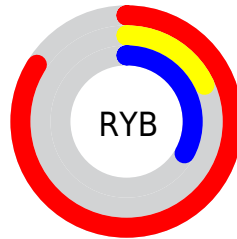

# Details

The Hex color **D62D54** is a dark color, and the websafe version is hex **CC3366**. The color can be described as dark washed red. A complement of this color would be **2DD6AF**, and the grayscale version is **646464**.

A 20% lighter version of the original color is **FF6B85**, and **980028** is the 20% darker color. If you saturate the color by 10%, you get **D61844**, and if you desaturate by 10%, it is **D64264**.

# Distribution

Red (84%)

Green (18%)

Blue (33%)

Red (84%)

Yellow (18%)

Blue (33%)

Cyan (0%)