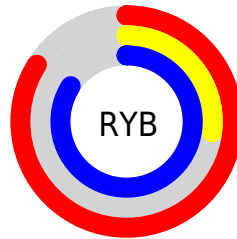

Red (84%)

Yellow (27%)

Blue (84%)