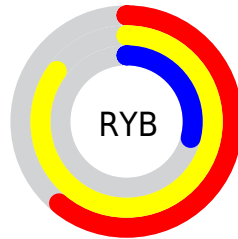

Details

The Hex color **D8A54B** is a light color, and the websafe version is hex **CC9933**. The color can be described as light muted orange. A complement of this color would be **4B7ED8**, and the grayscale version is **AAAAAA**.

A 20% lighter version of the original color is **FFDC7F**, and **9D7115** is the 20% darker color. If you saturate the color by 10%, you get **D89D35**, and if you desaturate by 10%, it is **D8AD61**.

Distribution

Red (85%)

Green (65%)

Blue (29%)

Red (61%)

Yellow (85%)

Blue (29%)

Cyan (0%)

Magenta (24%)

Yellow (65%)

Black (15%)

Cyan (15%)

Magenta (35%)

Yellow (71%)

Brightness & Saturation Gradients

These gradients show how the Hex color D8A54B changes by changing the brightness by 10 percent. The first figure shows a shift by +10% for each color and the second figure -10%.