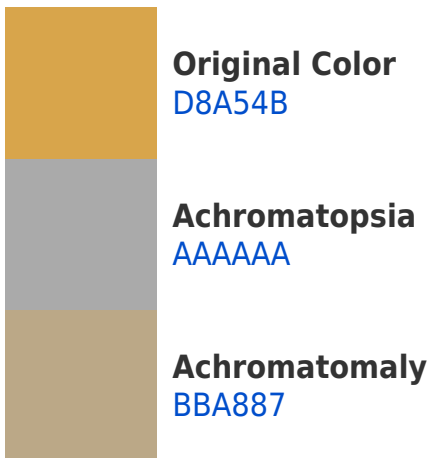

003EAB

00102B

Previews

White Background

This preview shows how the Hex color D8A54B looks on a white background.

Color Contrast Check

Large Text (above 18pt) WCAG AA × Fail

Any Text WCAG AA × Fail

If you want to check with other color combinations, try the [Color Contrast Checker](#).

Hex D8A54B Background

This preview shows how black text looks on a background with the Hex color D8A54B.

This preview shows how white text looks on a background with the Hex color D8A54B.

Dichromacy

Original Color
D8A54B

Protanopia
C1AE4E

Deuteranopia
D7A54B

Tritanopia
DF9BA7

Trichromacy

Monochromacy

CSS Examples

Text

The CSS property to change the color of the text to Hex D8A54B is called "color". The color property can be set on classes, ids or directly on the HTML element.

This example shows how text in the color #D8A54B looks like.