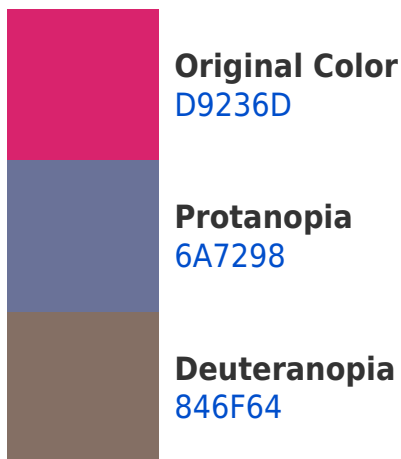

AD0047

2E0013

Previews

White Background

This preview shows how the Hex color D9236D looks on a white background.

Color Contrast Check

Large Text (above 18pt) WCAG AA ✓ Pass

Any Text WCAG AA ✓ Pass

If you want to check with other color combinations, try the [Color Contrast Checker](#).

Hex D9236D Background

This preview shows how black text looks on a background with the Hex color D9236D.

This preview shows how white text looks on a background with the Hex color D9236D.

Dichromacy

Tritanopia
D63536

Trichromacy

Original Color
D9236D

Protanomaly
925588

Deuteranomaly
A35367

Tritanomaly
D72E4A

Monochromacy

Original Color
D9236D

Achromatopsia
626262

Achromatomaly
8D4B66

CSS Examples

Text

The CSS property to change the color of the text to Hex D9236D is called "color". The color property can be set on classes, ids or directly on the HTML element.