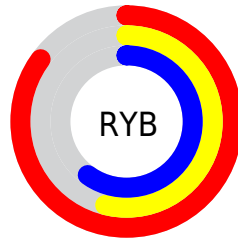

Converting Colors

Hex(D98999)

Have a look what the booklet for
Hex(D98999) contains.

Hex(D98999)	3
<i>Conversions</i>	4
<i>Details</i>	6
<i>Harmonies</i>	11
<i>Previews</i>	23
<i>Color Blindness Simulation</i>	26
<i>CSS Examples</i>	29

Conversions

Conversions Part 2

Format	Color
RYB	217, 137, 153
Decimal	14256537
CIELab	65.70, 32.59, 4.39
CIELCh	66, 32.880, 7.674
Yxy	34.9429, 0.3838, 0.3096
Android (android.graphics.Color)	4292446617 (0xFFD98999)
YUV	162.7440, -4.8038, 47.5825
Hunter-Lab	59.1126, 27.3368, 6.6760

Details

The Hex color **D98999** is a light color, and the websafe version is hex **CC9999**. A complement of this color would be **89D9C9**, and the grayscale version is **A3A3A3**.

A 20% lighter version of the original color is **FFBFCF**, and **A05666** is the 20% darker color. If you saturate the color by 10%, you get **D97388**, and if you desaturate by 10%, it is **D99FAA**.

Distribution

- Red (85%)
- Green (54%)
- Blue (60%)

- Red (85%)
- Yellow (54%)
- Blue (60%)

- Cyan (0%)
- Magenta (37%)
- Yellow (29%)
- Black (15%)

- Cyan (15%)
- Magenta (46%)
- Yellow (40%)

Brightness & Saturation Gradients