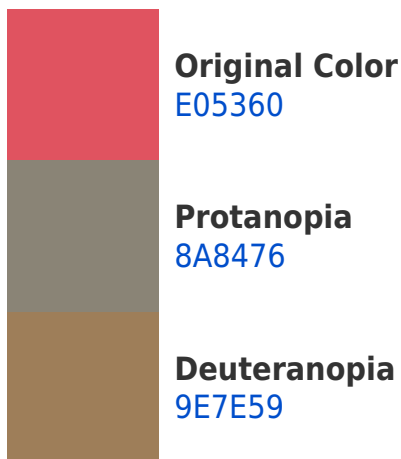

Color Blindness Simulation

Color vision deficiency is a very complex topic, and I could not describe the different causes any better than Wikipedia does, so if you want to learn more, you should check out their [article about color blindness](#).

Dichromacy