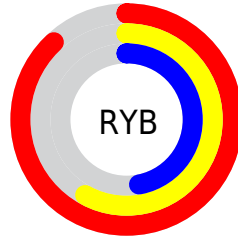

Conversions

Conversions Part 2

Format	Color
RYB	225, 149, 121
Decimal	14782329
CIELab	67.30, 28.68, 24.68
CIElCh	67, 37.840, 40.717
Yxy	37.0329, 0.4251, 0.3552
Android (android.graphics.Color)	4292972409 (0xFFE18F79)
YUV	165.0100, -21.6969, 52.6112
Hunter-Lab	60.8547, 23.5190, 20.2861

Details

The Hex color **E18F79** is a light color, and the websafe version is hex **FF9999**. A complement of this color would be **79CBE1**, and the grayscale version is **A5A5A5**.

A 20% lighter version of the original color is **FFC5AD**, and **A75C48** is the 20% darker color. If you saturate the color by 10%, you get **E17D62**, and if you desaturate by 10%, it is **E1A190**.

Distribution

- Red (88%)
- Green (56%)
- Blue (47%)

- Red (88%)
- Yellow (58%)
- Blue (47%)

- Cyan (0%)
- Magenta (36%)
- Yellow (46%)
- Black (12%)

- Cyan (12%)
- Magenta (44%)
- Yellow (53%)

Brightness & Saturation Gradients

These gradients show how the Hex color E18F79 changes by changing the brightness by 10 percent. The first figure shows a shift by +10% for each color and the second figure -10%.

Similar to the brightness gradients but the following saturation gradients show a change of the Hex color E18F79 by changing the saturation by 10% instead.