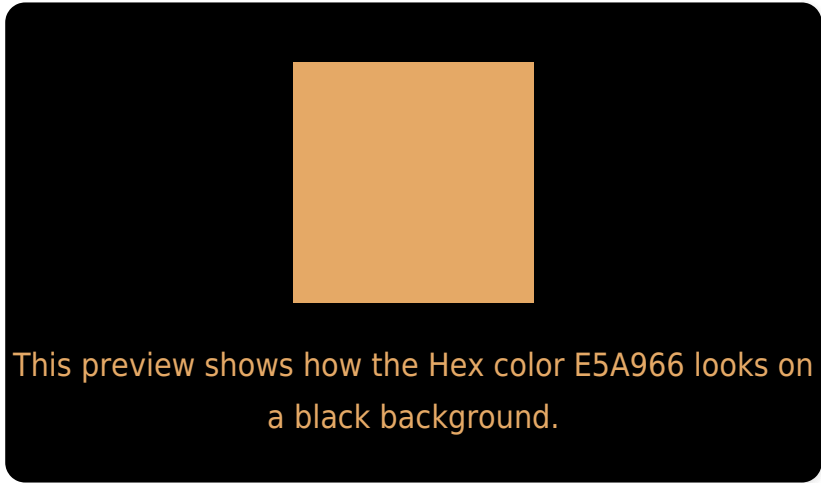

## White Background

This preview shows how the Hex color E5A966 looks on a white background.

# Black Background