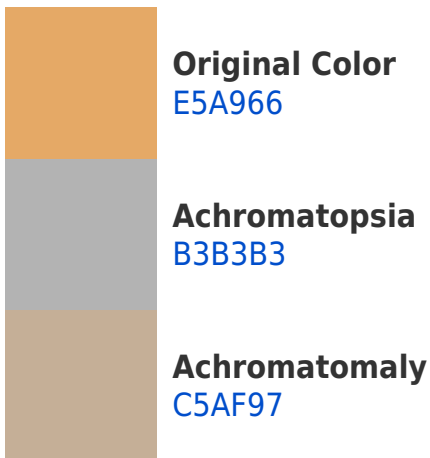

Monochromacy