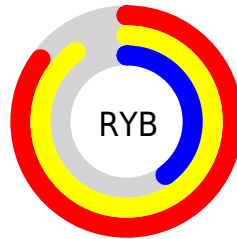

## Conversions Part 2

<b>Format</b>	<b>Color</b>
<b>R<sub>YB</sub></b>	216, 229, 102
Decimal	15051110
CIE <sub>Lab</sub>	73.54, 14.69, 42.87
CIE <sub>LCh</sub>	74, 45.320, 71.086
Yxy	45.9933, 0.4298, 0.4043
Android (android.graphics.Color)	4293241190 (0xFFE5A966)
YUV	179.3020, -38.1099, 43.5851
Hunter-Lab	67.8183, 10.0225, 30.9752

# Details

The Hex color **E5A966** is a light color, and the websafe version is hex **CC9966**. A complement of this color would be **66A2E5**, and the grayscale version is **B4B4B4**.

A 20% lighter version of the original color is **FFE09A**, and **AA7534** is the 20% darker color. If you saturate the color by 10%, you get **E59E4F**, and if you desaturate by 10%, it is **E5B47D**.

# Distribution

- Red (90%)
- Green (66%)
- Blue (40%)

- Red (85%)
- Yellow (90%)
- Blue (40%)

- Cyan (0%)
- Magenta (26%)
- Yellow (55%)
- Black (10%)

- Cyan (10%)
- Magenta (34%)
- Yellow (60%)