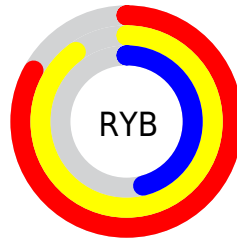

Conversions

Conversions Part 2

Format	Color
R_{YB}	211, 229, 117
Decimal	15053429
CIE Lab	75.94, 11.20, 38.16
CIE LCh	76, 39.767, 73.640
Yxy	49.7832, 0.4117, 0.3984
Android (android.graphics.Color)	4293243509 (0xFFE5B275)
YUV	186.2950, -34.1624, 37.4523
Hunter-Lab	70.5572, 6.6722, 29.4517

Details

The Hex color **E5B275** is a light color, and the websafe version is hex **CC9966**. A complement of this color would be **75A8E5**, and the grayscale version is **BBBBBB**.

A 20% lighter version of the original color is **FFEAAA**, and **AB7D43** is the 20% darker color. If you saturate the color by 10%, you get **E5A85E**, and if you desaturate by 10%, it is **E5BC8C**.

Distribution

- Red (90%)
- Green (70%)
- Blue (46%)

- Red (83%)
- Yellow (90%)
- Blue (46%)

- Cyan (0%)
- Magenta (22%)
- Yellow (49%)
- Black (10%)

- Cyan (10%)
- Magenta (30%)
- Yellow (54%)

Brightness & Saturation Gradients

These gradients show how the Hex color E5B275 changes by changing the brightness by 10 percent. The first figure shows a shift by +10% for each color and the second figure -10%.

Similar to the brightness gradients but the following saturation gradients show a change of the Hex color E5B275 by changing the saturation by 10% instead.