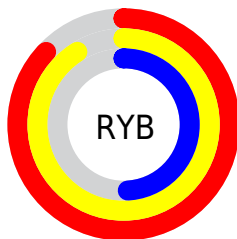

Red (87%)

Yellow (91%)

Blue (49%)