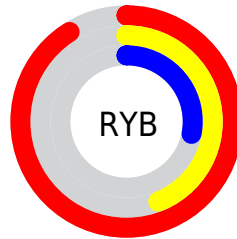

- Red (91%)
- Yellow (44%)
- Blue (28%)