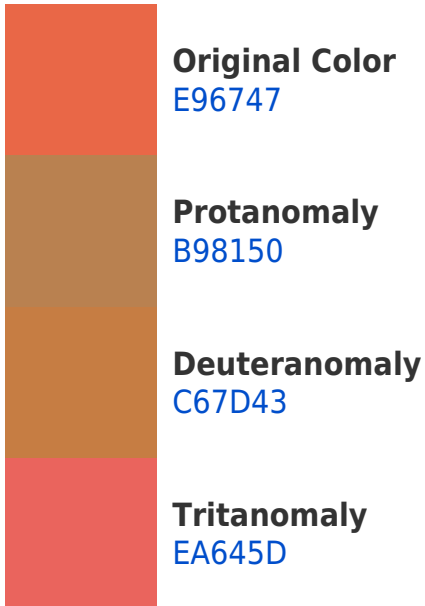

A 20% lighter version of the original color is **FF9D79**, and **AB3119** is the 20% darker color. If you saturate the color by 10%, you get **E95430**, and if you desaturate by 10%, it is **E97A5E**.

If you want to check with other color combinations, try the [Color Contrast Checker](#).

Hex E96747 Background

This preview shows how black text looks on a background with the Hex color E96747.

This preview shows how white text looks on a background with the Hex color E96747.

Dichromacy

Original Color
E96747

Protanopia
9D9055

Deuteranopia
B28940

Trichromacy

Monochromacy

CSS Examples

Text

The CSS property to change the color of the text to Hex E96747 is called "color". The color property can be set on classes, ids or directly on the HTML element.

This example shows how text in the color #E96747 looks like.