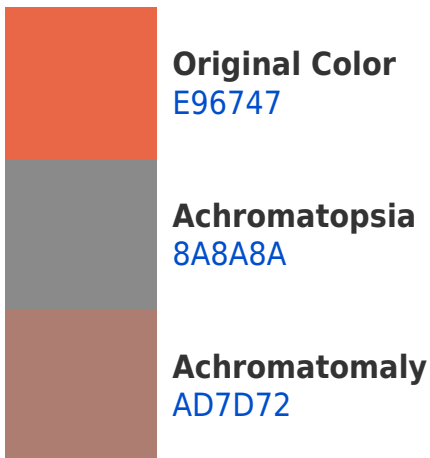

0091B5

002B36

Previews

White Background

This preview shows how the Hex color E96747 looks on a white background.

Color Contrast Check

Large Text (above 18pt) WCAG AA ✓ Pass

Any Text WCAG AA × Fail

If you want to check with other color combinations, try the [Color Contrast Checker](#).

Hex E96747 Background

This preview shows how black text looks on a background with the Hex color E96747.

This preview shows how white text looks on a background with the Hex color E96747.

Dichromacy

Original Color
E96747

Protanopia
9D9055

Deuteranopia
B28940

Trichromacy

Monochromacy

CSS Examples

Text

The CSS property to change the color of the text to Hex E96747 is called "color". The color property can be set on classes, ids or directly on the HTML element.

This example shows how text in the color #E96747 looks like.