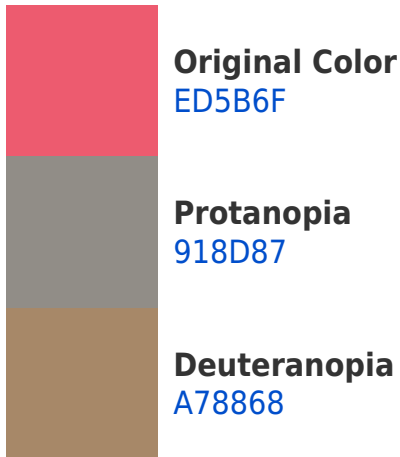

Similar to the brightness gradients but the following saturation gradients show a change of the Hex color ED5B6F by changing the saturation by 10% instead.

 ED5B6F

 ED5B6F

FFFFFF

 CE3E57

 FF93A2

 B01E40

 FFAFBD

B50019

360007

Previews

White Background

This preview shows how the Hex color ED5B6F looks on a white background.

Color Contrast Check

Large Text (above 18pt) WCAG AA ✓ Pass

Any Text WCAG AA × Fail

If you want to check with other color combinations, try the [Color Contrast Checker](#).

Hex ED5B6F Background

This preview shows how black text looks on a background with the Hex color ED5B6F.

This preview shows how white text looks on a background with the Hex color ED5B6F.

Dichromacy

Trichromacy

Original Color
ED5B6F

Protanomaly
B27B7E

Deuteranomaly
C0786B

Tritanomaly
EC5C67

Monochromacy

Original Color
ED5B6F