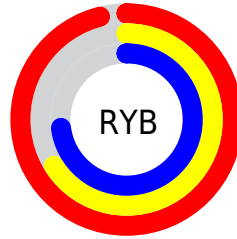

Conversions

Conversions Part 2

Format	Color
R _Y B	245, 169, 187
Decimal	16099771
CIE Lab	76.91, 30.39, 2.14
CIE LCh	77, 30.465, 4.033
Yxy	51.3763, 0.3665, 0.3097
Android (android.graphics.Color)	4294289851 (0xFFFF5A9BB)
YUV	193.7760, -3.3406, 44.9234
Hunter-Lab	71.6772, 26.0113, 5.7337

Details

The Hex color **F5A9BB** is a light color, and the websafe version is hex **CC9999**. A complement of this color would be **A9F5E3**, and the grayscale version is **C2C2C2**.

A 20% lighter version of the original color is **FFE1F3**, and **BB7486** is the 20% darker color. If you saturate the color by 10%, you get **F591A8**, and if you desaturate by 10%, it is **F5C2CE**.

Distribution

- Red (96%)
- Green (66%)
- Blue (73%)

- Red (96%)
- Yellow (66%)
- Blue (73%)

- Cyan (0%)
- Magenta (31%)
- Yellow (24%)
- Black (4%)

- Cyan (4%)
- Magenta (34%)
- Yellow (27%)

Brightness & Saturation Gradients

These gradients show how the Hex color F5A9BB changes by changing the brightness by 10 percent. The first figure shows a shift by +10% for each color and the second figure -10%.

Similar to the brightness gradients but the following saturation gradients show a change of the Hex color F5A9BB by changing the saturation by 10% instead.