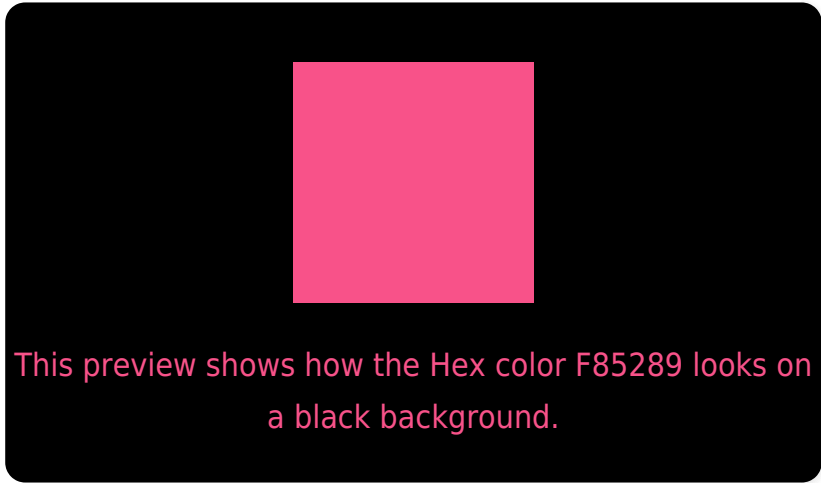

Black Background

Color Contrast Check

Large Text (above 18pt) WCAG AA ✓ Pass

Any Text WCAG AA ✓ Pass

Large Text (above 18pt) WCAG AAA ✓ Pass

Any Text WCAG AAA × Fail

If you want to check with other color combinations, try the [Color Contrast Checker](#).