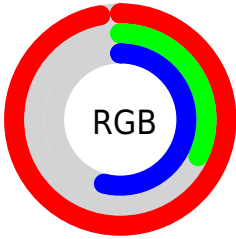

Distribution

- Red (97%)
- Green (32%)
- Blue (54%)