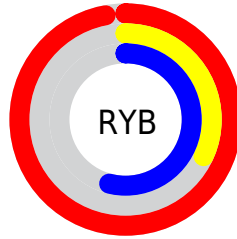

- Red (97%)
- Yellow (32%)
- Blue (54%)