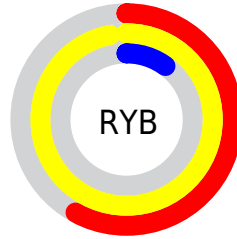

- Red (58%)
- Yellow (97%)
- Blue (10%)