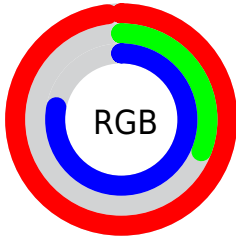

Distribution

- Red (98%)
- Green (31%)
- Blue (78%)