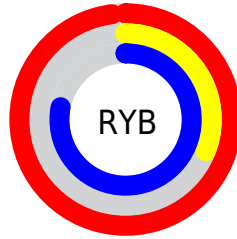

- Red (98%)
- Yellow (31%)
- Blue (78%)