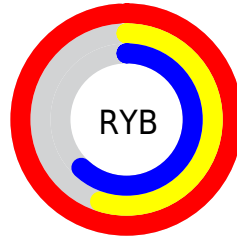

## Conversions Part 2

Format	Color
<a href="#">RYB</a>	<a href="#">252, 139, 157</a>
Decimal	<a href="#">16550813</a>
CIELab	<a href="#">70.59, 44.59, 9.72</a>
CIELCh	<a href="#">71, 45.635, 12.304</a>
Yxy	<a href="#">41.5950, 0.4137, 0.3103</a>
Android (android.graphics.Color)	<a href="#">4294740893 (0xFFFC8B9D)</a>
YUV	<a href="#">174.8390, -8.7946, 67.6702</a>
Hunter-Lab	<a href="#">64.4942, 40.6405, 11.1282</a>

# Details

The Hex color **FC8B9D** is a light color, and the websafe version is hex **FF9999**. A complement of this color would be **8BFCEA**, and the grayscale version is **AFAFAF**.

A 20% lighter version of the original color is **FFC2D3**, and **C0566A** is the 20% darker color. If you saturate the color by 10%, you get **FC7288**, and if you desaturate by 10%, it is **FCA4B2**.

# Distribution

Red (99%)

Green (55%)

Blue (62%)

Red (99%)

Yellow (55%)

Blue (62%)

Cyan (0%)