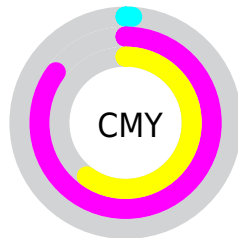

# Details

The Hex color **FD2766** is a dark color, and the websafe version is hex **FF3366**. The color can be described as dark washed rose. A complement of this color would be **27FDBE**, and the grayscale version is **6E6E6E**.

A 20% lighter version of the original color is **FF6E99**, and **BD0038** is the 20% darker color. If you saturate the color by 10%, you get **FD0E54**, and if you desaturate by 10%, it is **FD4078**.

# Distribution

Red (99%)

Green (15%)

Blue (40%)

Red (99%)

Yellow (15%)

Blue (40%)

Cyan (0%)

Magenta (85%)

Yellow (60%)

Black (1%)

Cyan (1%)

Magenta (85%)

Yellow (60%)