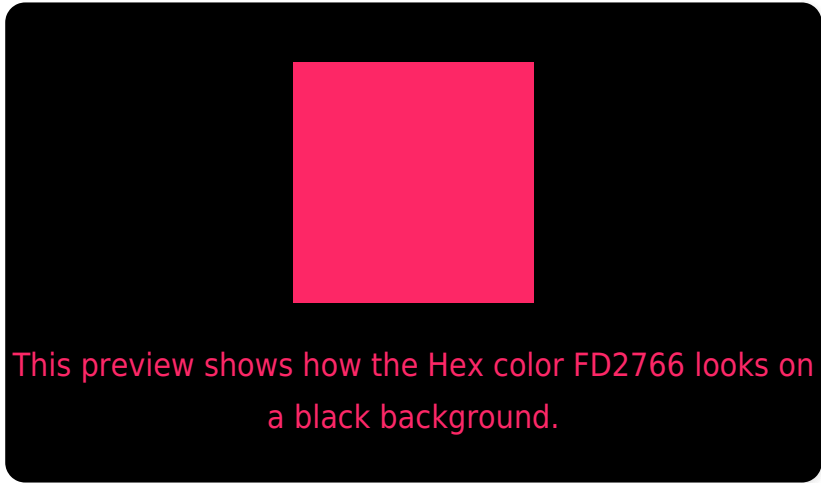

Black Background

Color Contrast Check

Large Text (above 18pt) WCAG AA ✓ Pass

Any Text WCAG AA ✓ Pass

Large Text (above 18pt) WCAG AAA ✓ Pass

Any Text WCAG AAA × Fail

If you want to check with other color combinations, try the [Color Contrast Checker](#).