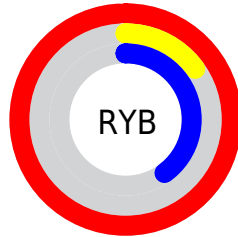

# Details

The Hex color **FD2766** is a dark color, and the websafe version is hex **FF3366**. The color can be described as dark washed rose. A complement of this color would be **27FDBE**, and the grayscale version is **6E6E6E**.

A 20% lighter version of the original color is **FF6E99**, and **BD0038** is the 20% darker color. If you saturate the color by 10%, you get **FD0E54**, and if you desaturate by 10%, it is **FD4078**.

# Distribution

Red (99%)

Green (15%)

Blue (40%)

Red (99%)

Yellow (15%)

Blue (40%)

Cyan (0%)