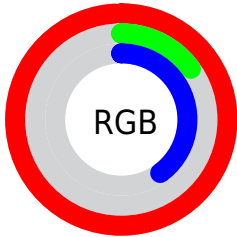

Distribution

Red (99%)

Green (15%)

Blue (40%)