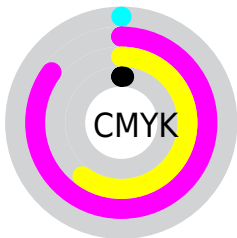

# Details

The Hex color **FD2766** is a dark color, and the websafe version is hex **FF3366**. The color can be described as dark washed rose. A complement of this color would be **27FDBE**, and the grayscale version is **6E6E6E**.

A 20% lighter version of the original color is **FF6E99**, and **BD0038** is the 20% darker color. If you saturate the color by 10%, you get **FD0E54**, and if you desaturate by 10%, it is **FD4078**.

# Distribution

Red (99%)

Green (15%)

Blue (40%)

Red (99%)

Yellow (15%)

Blue (40%)

Cyan (0%)