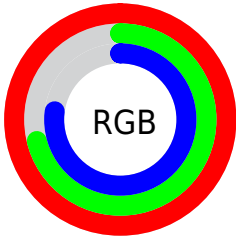

Distribution

- Red (100%)
- Green (71%)
- Blue (77%)