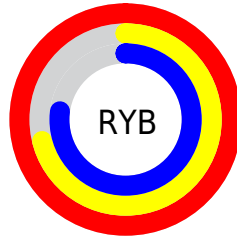

## Conversions Part 2

| <b>Format</b>  | <b>Color</b>                               |
|--|--|
| <a href="#">RYB</a>                                  | <a href="#">254, 182, 196</a>              |
| Decimal  | <a href="#">16692932</a>                   |
| <a href="#">CIELab</a>                               | <a href="#">81.02, 28.03, 3.35</a>         |
| <a href="#">CIElCh</a>                               | <a href="#">81, 28.233, 6.816</a>          |
| <a href="#">Yxy</a>                                  | <a href="#">58.5123, 0.3632, 0.3145</a>    |
| <a href="#">Android<br/>(android.graphics.Color)</a> | <a href="#">4294883012<br/>(0xFFFE6C4)</a> |
| <a href="#">YUV</a>                                  | <a href="#">205.1240, -4.4981, 42.8643</a> |
| <a href="#">Hunter-Lab</a>                           | <a href="#">76.4933, 23.8017, 7.0722</a>   |

# Details

The Hex color **FEB6C4** is a light color, and the websafe version is hex **FFCCCC**. A complement of this color would be **B6FEF0**, and the grayscale version is **CDCDCD**.

A 20% lighter version of the original color is **FFEEFD**, and **C4808E** is the 20% darker color. If you saturate the color by 10%, you get **FE9DB0**, and if you desaturate by 10%, it is **FECFD8**.

# Distribution

- Red (100%)
- Green (71%)
- Blue (77%)

- Red (100%)
- Yellow (71%)
- Blue (77%)

- Cyan (0%)
- Magenta (28%)
- Yellow (23%)
- Black (0%)

- Cyan (0%)
- Magenta (29%)
- Yellow (23%)

# Brightness & Saturation Gradients

These gradients show how the Hex color FEB6C4 changes by changing the brightness by 10 percent. The first figure shows a shift by +10% for each color and the second figure -10%.