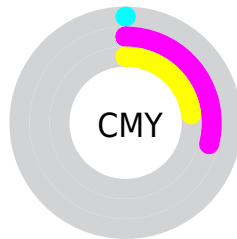

# Details

The Hex color **FEB6C4** is a light color, and the websafe version is hex **FFCCCC**. A complement of this color would be **B6FEF0**, and the grayscale version is **CDCDCD**.

A 20% lighter version of the original color is **FFEEFD**, and **C4808E** is the 20% darker color. If you saturate the color by 10%, you get **FE9DB0**, and if you desaturate by 10%, it is **FECFD8**.

# Distribution

- Red (100%)
- Green (71%)
- Blue (77%)

- Red (100%)
- Yellow (71%)
- Blue (77%)

- Cyan (0%)
- Magenta (28%)
- Yellow (23%)
- Black (0%)

- Cyan (0%)
- Magenta (29%)
- Yellow (23%)

# Brightness & Saturation Gradients

These gradients show how the Hex color FEB6C4 changes by changing the brightness by 10 percent. The first figure shows a shift by +10% for each color and the second figure -10%.

Similar to the brightness gradients but the following saturation gradients show a change of the Hex color FEB6C4 by changing the saturation by 10% instead.

 FEB6C4

 FEB6C4

FFFFFF

 E19BA9

 FFEED

 C4808E

 A86775