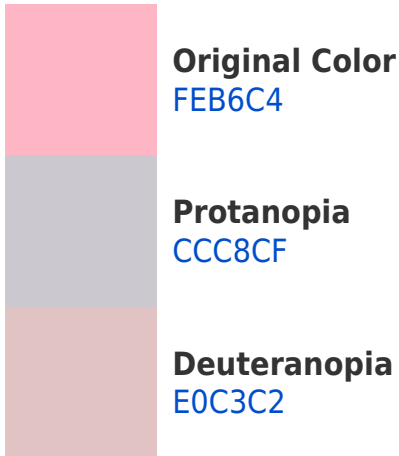

Color Blindness Simulation

Color vision deficiency is a very complex topic, and I could not describe the different causes any better than Wikipedia does, so if you want to learn more, you should check out their [article about color blindness](#).

Dichromacy