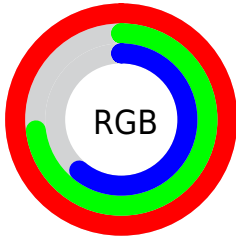

Distribution

- Red (100%)
- Green (73%)
- Blue (61%)