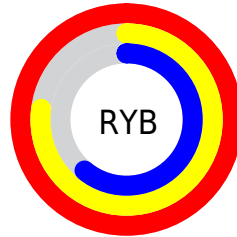

## Conversions Part 2

| Format                              | Color  |
|-------------------------------------|--|
| <a href="#">RYB</a>                 | <a href="#">254, 197, 156</a>                                |
| Decimal                             | <a href="#">16693660</a>                                     |
| CIELab                              | <a href="#">80.83, 21.37, 24.56</a>                          |
| CIElCh                              | <a href="#">81, 32.556, 48.971</a>                           |
| Yxy                                 | <a href="#">58.1691, 0.3972, 0.3598</a>                      |
| Android<br>(android.graphics.Color) | <a href="#">4294883740</a><br>( <a href="#">0xFFFEb99c</a> ) |
| YUV                                 | <a href="#">202.3250, -22.8382, 45.3190</a>                  |
| Hunter-Lab                          | <a href="#">76.2686, 16.8376, 22.8405</a>                    |

# Details

The Hex color **FEB99C** is a light color, and the websafe version is hex **FFCC99**. A complement of this color would be **9CE1FE**, and the grayscale version is **CBCBCB**.

A 20% lighter version of the original color is **FFF1D3**, and **C38469** is the 20% darker color. If you saturate the color by 10%, you get **FEA783**, and if you desaturate by 10%, it is **FECBB5**.

# Distribution

- Red (100%)
- Green (73%)
- Blue (61%)

- Red (100%)
- Yellow (77%)
- Blue (61%)

- Cyan (0%)
- Magenta (27%)
- Yellow (39%)
- Black (0%)

- Cyan (0%)
- Magenta (27%)
- Yellow (39%)