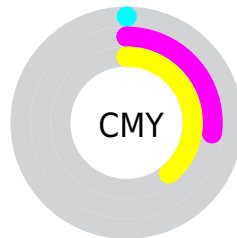

## Conversions Part 2

| Format                              | Color  |
|-------------------------------------|--|
| <a href="#">RYB</a>                 | <a href="#">254, 197, 156</a>                                |
| Decimal                             | <a href="#">16693660</a>                                     |
| CIELab                              | <a href="#">80.83, 21.37, 24.56</a>                          |
| CIElCh                              | <a href="#">81, 32.556, 48.971</a>                           |
| Yxy                                 | <a href="#">58.1691, 0.3972, 0.3598</a>                      |
| Android<br>(android.graphics.Color) | <a href="#">4294883740</a><br>( <a href="#">0xFFFEb99c</a> ) |
| YUV                                 | <a href="#">202.3250, -22.8382, 45.3190</a>                  |
| Hunter-Lab                          | <a href="#">76.2686, 16.8376, 22.8405</a>                    |

# Details

The Hex color **FEB99C** is a light color, and the websafe version is hex **FFCC99**. A complement of this color would be **9CE1FE**, and the grayscale version is **CBCBCB**.

A 20% lighter version of the original color is **FFF1D3**, and **C38469** is the 20% darker color. If you saturate the color by 10%, you get **FEA783**, and if you desaturate by 10%, it is **FECBB5**.

# Distribution

- Red (100%)
- Green (73%)
- Blue (61%)

- Red (100%)
- Yellow (77%)
- Blue (61%)

- Cyan (0%)
- Magenta (27%)
- Yellow (39%)
- Black (0%)

- Cyan (0%)
- Magenta (27%)
- Yellow (39%)

# Brightness & Saturation Gradients

These gradients show how the Hex color FEB99C changes by changing the brightness by 10 percent. The first figure shows a shift by +10% for each color and the second figure -10%.