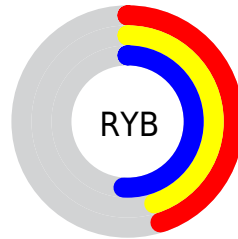

## Conversions Part 2

<b>Format</b>	<b>Color</b>
<b>R<sub>YB</sub></b>	114, 131, 116
Decimal	8487794
CIE Lab	54.13, -3.97, 9.02
CIE LCh	54, 9.853, 113.768
Yxy	22.0998, 0.3290, 0.3602
Android (android.graphics.Color)	4286677874 (0xFF818372)
YUV	128.4640, -7.1308, 0.4701
Hunter-Lab	47.0104, -5.6128, 8.8545

# Details

The HSL color  $67^\circ, 7\%, 48\%$  is a dark color, and the websafe version is hex  $999999$ . A complement of this color would be  $247^\circ, 7\%, 48\%$ , and the grayscale version is  $0^\circ, 0\%, 46\%$ .

A 20% lighter version of the original color is  $247^\circ, 11\%, 69\%$ , and  $248^\circ, 11\%, 29\%$  is the 20% darker color. If you saturate the color by 10%, you get  $247^\circ, 13\%, 45\%$ , and if you desaturate by 10%, it is  $247^\circ, 2\%, 51\%$ .

# Distribution

Red (45%)

Green (45%)

Blue (51%)

Red (45%)

Yellow (45%)

Blue (51%)

Cyan (12%)