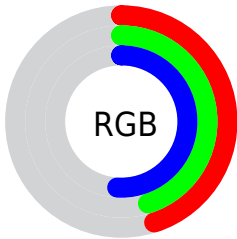

Distribution

Red (45%)

Green (45%)

Blue (51%)