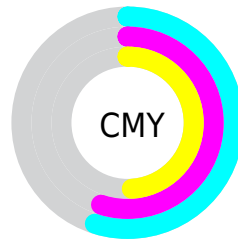

A 20% lighter version of the original color is  $247^\circ, 11\%, 69\%$ , and  $248^\circ, 11\%, 29\%$  is the 20% darker color. If you saturate the color by 10%, you get  $247^\circ, 13\%, 45\%$ , and if you desaturate by 10%, it is  $247^\circ, 2\%, 51\%$ .

# Distribution

Red (45%)

Green (45%)

Blue (51%)

Red (45%)

Yellow (45%)

Blue (51%)

Cyan (12%)

Magenta (13%)

Yellow (0%)

Black (49%)

Cyan (55%)

Magenta (55%)

Yellow (49%)