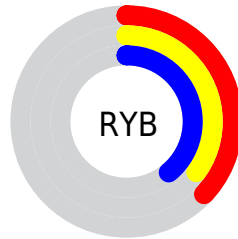

- Red (37%)
- Yellow (35%)
- Blue (39%)