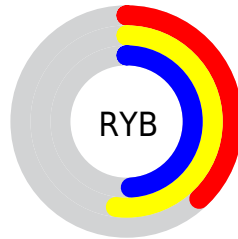

# Details

The HSV color  $105^\circ, 26\%, 52\%$  is a dark color, and the websafe version is hex  $669966$ . A complement of this color would be  $285^\circ, 26\%, 52\%$ , and the grayscale version is  $0^\circ, 0\%, 47\%$ .

A 20% lighter version of the original color is  $104^\circ, 20\%, 73\%$ , and  $105^\circ, 39\%, 33\%$  is the 20% darker color. If you saturate the color by 10%, you get  $105^\circ, 26\%, 52\%$ , and if you desaturate by 10%, it is  $105^\circ, 26\%, 52\%$ .

# Distribution

Red (42%)

Green (52%)

Blue (38%)

Red (38%)

Yellow (52%)

Blue (49%)

Cyan (20%)