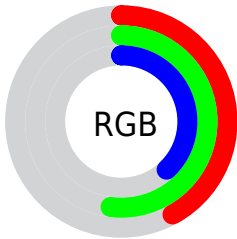

Distribution

Red (42%)

Green (52%)

Blue (38%)