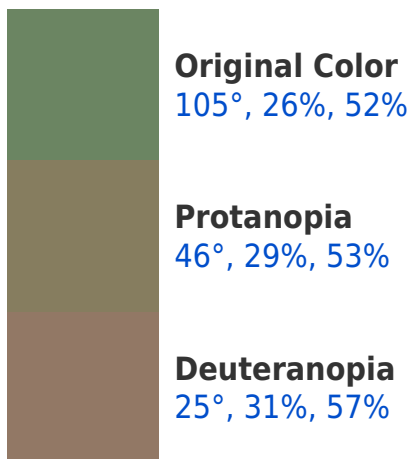

# Black Background

This preview shows how the HSV color 285° , 26%, 52% looks on a black background.

## HSV 285°, 26%, 52% Background

This preview shows how black text looks on a background with the HSV color 285°, 26%, 52%.

This preview shows how white text looks on a background with the HSV color 285°, 26%, 52%.

## Dichromacy

# Trichromacy

**Original Color**  
105°, 26%, 52%

**Protanomaly**  
68°, 25%, 50%

**Deuteranomaly**  
47°, 24%, 52%

**Tritanomaly**  
160°, 14%, 51%