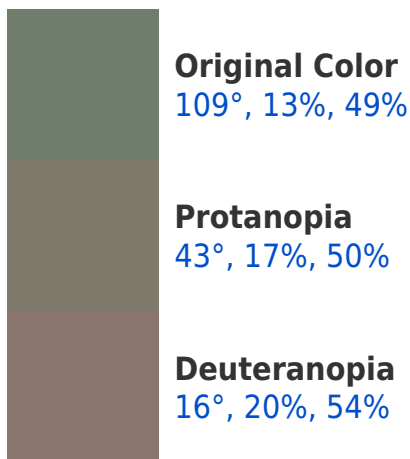

# Black Background

This preview shows how the HSV color 289°, 13%, 49% looks on a black background.

## HSV 289°, 13%, 49% Background

This preview shows how black text looks on a background with the HSV color 289°, 13%, 49%.

This preview shows how white text looks on a background with the HSV color 289°, 13%, 49%.

## Dichromacy

# Trichromacy

**Original Color**  
109°, 13%, 49%

**Protanomaly**  
64°, 12%, 48%

**Deuteranomaly**  
33°, 14%, 50%

**Tritanomaly**  
180°, 7%, 48%