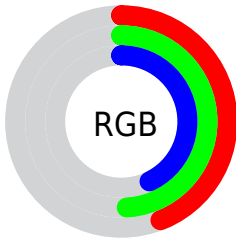

Distribution

Red (44%)

Green (49%)

Blue (43%)