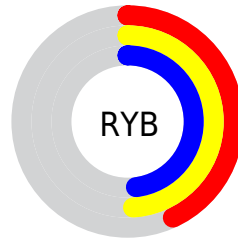

# Details

The HSV color  $109^\circ, 13\%, 49\%$  is a dark color, and the websafe version is hex  $666666$ . A complement of this color would be  $289^\circ, 13\%, 49\%$ , and the grayscale version is  $0^\circ, 0\%, 47\%$ .

A 20% lighter version of the original color is  $107^\circ, 10\%, 70\%$ , and  $111^\circ, 18\%, 30\%$  is the 20% darker color. If you saturate the color by 10%, you get  $109^\circ, 13\%, 49\%$ , and if you desaturate by 10%, it is  $109^\circ, 13\%, 49\%$ .

# Distribution

Red (44%)

Green (49%)

Blue (43%)

Red (43%)

Yellow (49%)

Blue (48%)

Cyan (11%)