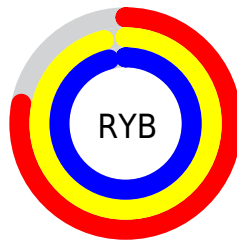

## Conversions Part 2

<b>Format</b>	<b>Color</b>
R <sub>YB</sub>	198, 245, 244
Decimal	13104582
CIE Lab	92.32, -23.27, 17.65
CIE LCh	92, 29.208, 142.813
Yxy	81.4251, 0.3108, 0.3811
Android (android.graphics.Color)	4291294662 (0xFFC7F5C6)
YUV	225.8880, -13.7488, -23.5808
Hunter-Lab	90.2359, -26.5871, 19.9190

# Details

The HSV color **119°, 19%, 96%** is a light color, and the websafe version is hex **CCFFCC**. A complement of this color would be **299°, 19%, 96%**, and the grayscale version is **0°, 0%, 89%**.

A 20% lighter version of the original color is **0°, 0%, 100%**, and **120°, 24%, 74%** is the 20% darker color. If you saturate the color by 10%, you get **119°, 19%, 96%**, and if you desaturate by 10%, it is **119°, 19%, 96%**.

# Distribution

Red (78%)

Green (96%)

Blue (78%)

Red (78%)

Yellow (96%)

Blue (96%)

Cyan (19%)