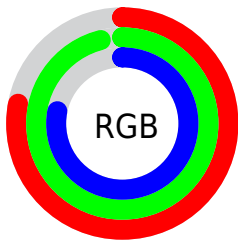

Distribution

Red (78%)

Green (96%)

Blue (78%)