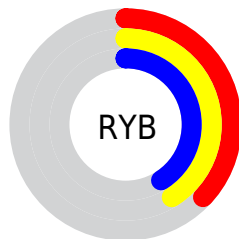

- Red (37%)
- Yellow (41%)
- Blue (41%)