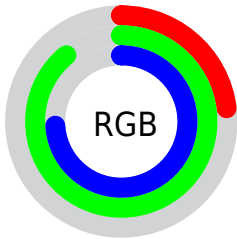

Distribution

- Red (23%)
- Green (89%)
- Blue (74%)