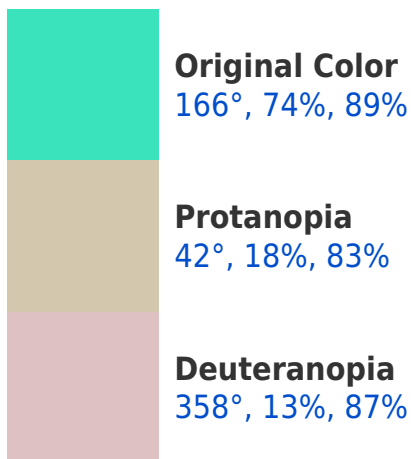

# Black Background

This preview shows how the HSV color 346°, 74%, 89% looks on a black background.

## HSV 346°, 74%, 89% Background

This preview shows how black text looks on a background with the HSV color 346°, 74%, 89%.

This preview shows how white text looks on a background with the HSV color 346°, 74%, 89%.

## Dichromacy

# Trichromacy

**Original Color**  
166°, 74%, 89%

**Protanomaly**  
146°, 26%, 82%

**Deuteranomaly**  
160°, 21%, 81%

**Tritanomaly**  
179°, 66%, 87%