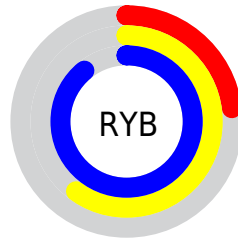

- Red (23%)
- Yellow (60%)
- Blue (89%)