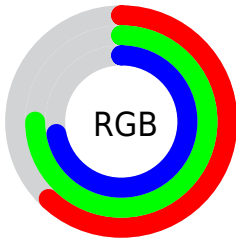

Distribution

- Red (62%)
- Green (75%)
- Blue (72%)