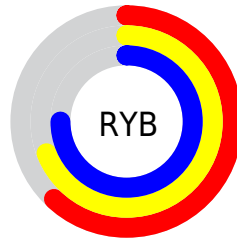

- Red (62%)
- Yellow (69%)
- Blue (75%)