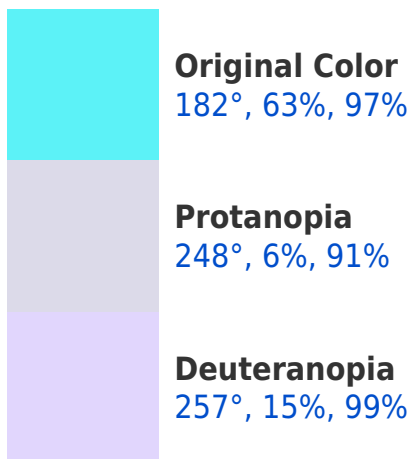

# Black Background

This preview shows how the HSV color 362°, 63%, 97% looks on a black background.

## HSV 362°, 63%, 97% Background

This preview shows how black text looks on a background with the HSV color 362°, 63%, 97%.

This preview shows how white text looks on a background with the HSV color 362°, 63%, 97%.

## Dichromacy

**Tritanopia**  
188°, 52%, 100%

# Trichromacy

**Original Color**  
182°, 63%, 97%

**Protanomaly**  
190°, 27%, 93%

**Deuteranomaly**  
202°, 30%, 98%

**Tritanomaly**  
185°, 56%, 99%