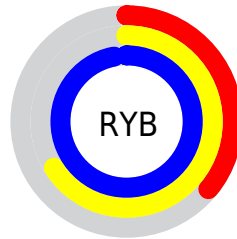

## Conversions Part 2

<b>Format</b>	<b>Color</b>
R <sub>Y</sub> B	92, 168, 247
Decimal	6091511
CIE Lab	88.25, -37.79, -14.34
CIE LCh	88, 40.418, 200.779
Yxy	72.5846, 0.2355, 0.3225
Android (android.graphics.Color)	4284281591 (0xFF5CF2F7)
YUV	197.7200, 24.2950, -92.7164
Hunter-Lab	85.1966, -38.0366, -9.6033

# Details

The HSV color **182°, 63%, 97%** is a light color, and the websafe version is hex **66FFFF**. The color can be described as light muted cyan. A complement of this color would be **2°, 63%, 97%**, and the grayscale version is **0°, 0%, 77%**.

A 20% lighter version of the original color is **180°, 38%, 100%**, and **182°, 100%, 75%** is the 20% darker color. If you saturate the color by 10%, you get **182°, 63%, 97%**, and if you desaturate by 10%, it is **182°, 63%, 97%**.

# Distribution

- Red (36%)
- Green (95%)
- Blue (97%)

- Red (36%)
- Yellow (66%)
- Blue (97%)

- Cyan (63%)
- Magenta (2%)
- Yellow (0%)
- Black (3%)

- Cyan (64%)
- Magenta (5%)
- Yellow (3%)