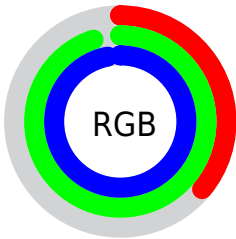

Distribution

- Red (36%)
- Green (95%)
- Blue (97%)