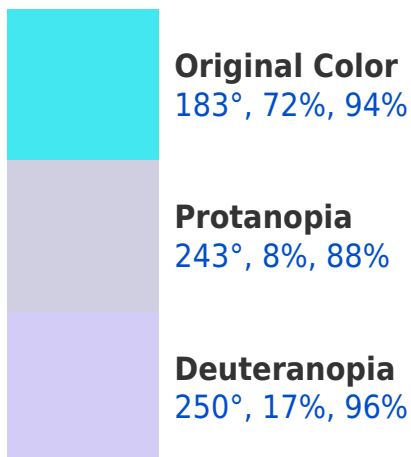

# Black Background

This preview shows how the HSV color 363°, 72%, 94% looks on a black background.

## HSV 363°, 72%, 94% Background

This preview shows how black text looks on a background with the HSV color 363°, 72%, 94%.

This preview shows how white text looks on a background with the HSV color 363°, 72%, 94%.

## Dichromacy

# Trichromacy

**Original Color**  
183°, 72%, 94%

**Protanomaly**  
192°, 32%, 90%

**Deuteranomaly**  
201°, 35%, 96%

**Tritanomaly**  
185°, 71%, 96%