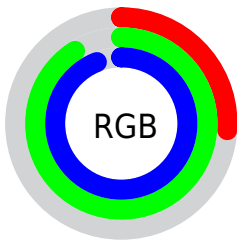

Distribution

Red (26%)

Green (91%)

Blue (94%)