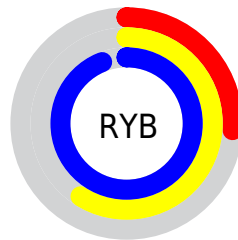

## Conversions Part 2

<b>Format</b>	<b>Color</b>
<b>RYB</b>	67, 151, 240
Decimal	4450288
CIELab	84.31, -38.10, -16.29
CIELCh	84, 41.435, 203.146
Yxy	64.6623, 0.2290, 0.3178
Android (android.graphics.Color)	4282640368 (0xFF43E7F0)
YUV	182.9900, 28.1059, -101.7232
Hunter-Lab	80.4129, -37.2756, -11.7136

# Details

The HSV color **183°, 72%, 94%** is a light color, and the websafe version is hex **66FFFF**. The color can be described as light washed cyan. A complement of this color would be **3°, 72%, 94%**, and the grayscale version is **0°, 0%, 72%**.

A 20% lighter version of the original color is **180°, 45%, 100%**, and **183°, 100%, 72%** is the 20% darker color. If you saturate the color by 10%, you get **183°, 72%, 94%**, and if you desaturate by 10%, it is **183°, 72%, 94%**.

# Distribution

Red (26%)

Green (91%)

Blue (94%)

Red (26%)

Yellow (59%)

Blue (94%)

Cyan (72%)