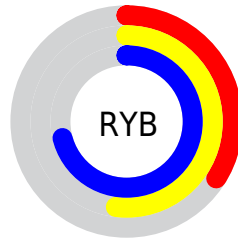

- Red (34%)
- Yellow (52%)
- Blue (71%)