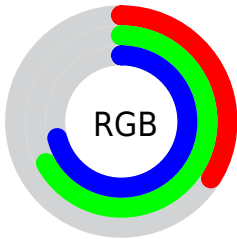

Distribution

- Red (34%)
- Green (67%)
- Blue (71%)