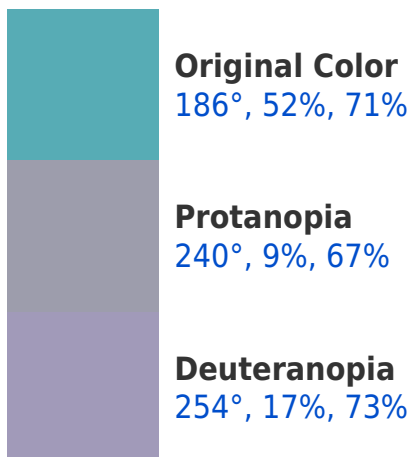

# Black Background

This preview shows how the HSV color 366°, 52%, 71% looks on a black background.

## HSV 366°, 52%, 71% Background

This preview shows how black text looks on a background with the HSV color 366°, 52%, 71%.

This preview shows how white text looks on a background with the HSV color 366°, 52%, 71%.

## Dichromacy

# Trichromacy

**Original Color**  
186°, 52%, 71%

**Protanomaly**  
198°, 25%, 69%

**Deuteranomaly**  
209°, 27%, 72%

**Tritanomaly**  
188°, 52%, 72%