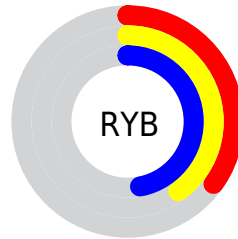

## Conversions Part 2

<b>Format</b>	<b>Color</b>
<b>R<sub>YB</sub></b>	89, 103, 120
Decimal	5862264
CIE <sub>Lab</sub>	46.50, -8.13, -5.97
CIE <sub>LCh</sub>	47, 10.092, 216.292
Yxy	15.6442, 0.2755, 0.3178
Android (android.graphics.Color)	4284052344 (0xFF597378)
<b>YUV</b>	107.7960, 6.0166, -16.4841
Hunter-Lab	39.5527, -8.0092, -2.3329

# Details

The HSV color  $190^\circ, 26\%, 47\%$  is a dark color, and the websafe version is hex  $666666$ . A complement of this color would be  $10^\circ, 26\%, 47\%$ , and the grayscale version is  $0^\circ, 0\%, 42\%$ .

A 20% lighter version of the original color is  $189^\circ, 19\%, 67\%$ , and  $190^\circ, 42\%, 28\%$  is the 20% darker color. If you saturate the color by 10%, you get  $190^\circ, 26\%, 47\%$ , and if you desaturate by 10%, it is  $190^\circ, 26\%, 47\%$ .

# Distribution

Red (35%)

Green (45%)

Blue (47%)

Red (35%)

Yellow (40%)

Blue (47%)

Cyan (26%)