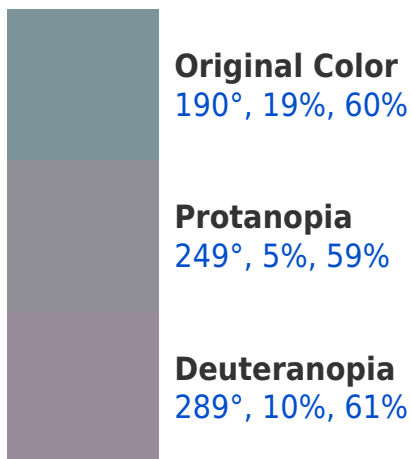

# Black Background

This preview shows how the HSV color 370° , 19%, 60% looks on a black background.

## HSV 370°, 19%, 60% Background

This preview shows how black text looks on a background with the HSV color 370°, 19%, 60%.

This preview shows how white text looks on a background with the HSV color 370°, 19%, 60%.

## Dichromacy

**Tritanopia**  
201°, 21%, 62%

# Trichromacy

**Original Color**  
190°, 19%, 60%

**Protanomaly**  
206°, 9%, 59%

**Deuteranomaly**  
240°, 8%, 60%

**Tritanomaly**  
199°, 20%, 62%