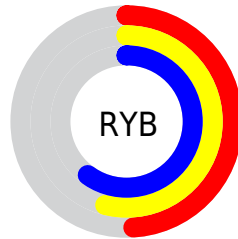

# Details

The HSV color  $190^\circ, 19\%, 60\%$  is a dark color, and the websafe version is hex  $669999$ . A complement of this color would be  $10^\circ, 19\%, 60\%$ , and the grayscale version is  $0^\circ, 0\%, 55\%$ .

A 20% lighter version of the original color is  $190^\circ, 14\%, 81\%$ , and  $191^\circ, 26\%, 40\%$  is the 20% darker color. If you saturate the color by 10%, you get  $190^\circ, 19\%, 60\%$ , and if you desaturate by 10%, it is  $190^\circ, 19\%, 60\%$ .

# Distribution

Red (49%)

Green (58%)

Blue (60%)

Red (49%)

Yellow (54%)

Blue (60%)

Cyan (19%)