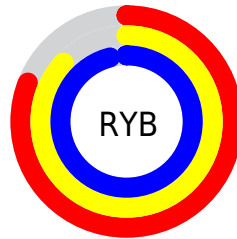

# Details

The HSV color **198°, 16%, 96%** is a light color, and the websafe version is hex **CCFFFF**. A complement of this color would be **18°, 16%, 96%**, and the grayscale version is **0°, 0%, 89%**.

A 20% lighter version of the original color is **0°, 0%, 100%**, and **199°, 20%, 74%** is the 20% darker color. If you saturate the color by 10%, you get **198°, 16%, 96%**, and if you desaturate by 10%, it is **198°, 16%, 96%**.

# Distribution

Red (81%)

Green (91%)

Blue (96%)

Red (81%)

Yellow (87%)

Blue (96%)

Cyan (16%)