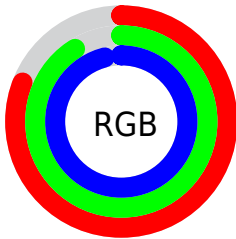

Distribution

Red (81%)

Green (91%)

Blue (96%)