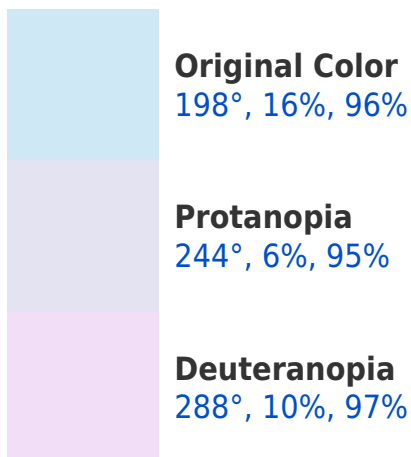

# Black Background

This preview shows how the HSV color 378°, 16%, 96% looks on a black background.

## HSV 378°, 16%, 96% Background

This preview shows how black text looks on a background with the HSV color 378°, 16%, 96%.

This preview shows how white text looks on a background with the HSV color 378°, 16%, 96%.

## Dichromacy

# Trichromacy

**Original Color**  
198°, 16%, 96%

**Protanomaly**  
215°, 9%, 95%

**Deuteranomaly**  
249°, 8%, 96%

**Tritanomaly**  
204°, 17%, 98%