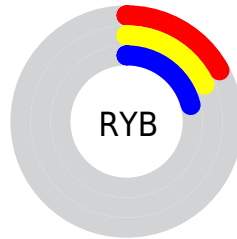

## Conversions Part 2

Format	Color
<a href="#">RYB</a>	44, 47, 54
Decimal	2896182
CIELab	19.91, -0.49, -3.79
CIELCh	20, 3.824, 262.660
Yxy	2.9661, 0.2903, 0.3084
Android (android.graphics.Color)	4281086262 (0xFF2C3136)
YUV	48.0750, 2.9210, -3.5738
Hunter-Lab	17.2225, -1.1957, -1.2334

# Details

The HSV color **213°, 17%, 21%** is a dark color, and the websafe version is hex **333333**. A complement of this color would be **33°, 17%, 21%**, and the grayscale version is **0°, 0%, 19%**.

A 20% lighter version of the original color is **213°, 11%, 40%**, and **234°, 100%, 4%** is the 20% darker color. If you saturate the color by 10%, you get **213°, 17%, 21%**, and if you desaturate by 10%, it is **213°, 17%, 21%**.

# Distribution

-  Red (17%)
-  Green (19%)
-  Blue (21%)

-  Red (17%)
-  Yellow (18%)
-  Blue (21%)

-  Cyan (17%)
-  Magenta (9%)
-  Yellow (0%)
-  Black (79%)

-  Cyan (83%)
-  Magenta (81%)
-  Yellow (79%)