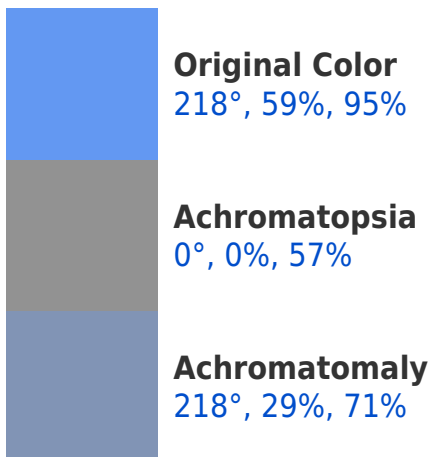

A 20% lighter version of the original color is **211°, 38%, 100%**, and **211°, 88%, 73%** is the 20% darker color. If you saturate the color by 10%, you get **218°, 59%, 95%**, and if you desaturate by 10%, it is **218°, 59%, 95%**.

HSV 398°, 59%, 95% Background

This preview shows how black text looks on a background with the HSV color 398°, 59%, 95%.

This preview shows how white text looks on a background with the HSV color 398°, 59%, 95%.

Dichromacy

Tritanopia
187°, 60%, 70%

Trichromacy

Monochromacy

CSS Examples

Text

The CSS property to change the color of the text to HSV 398°, 59%, 95% is called "color". The color property can be set on classes, ids or directly on the HTML element.

This example shows how text in the color `rgb(242, 99, 152)` looks like.

```
.text, #text, p{  
    color:rgb(242, 99, 152)  
}
```

If you want to add a text shadow in that color use the text-shadow property, you can generate a text shadow directly with our [CSS Text Shadow Generator](#).