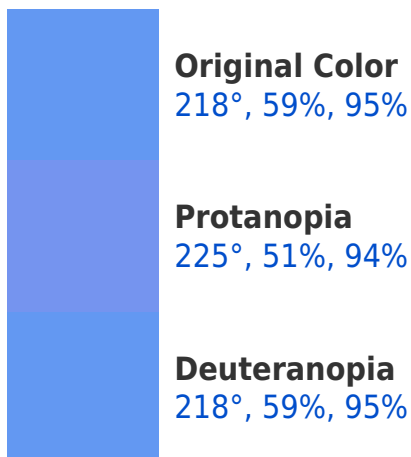

Color Blindness Simulation

Color vision deficiency is a very complex topic, and I could not describe the different causes any better than Wikipedia does, so if you want to learn more, you should check out their [article about color blindness](#).

Dichromacy