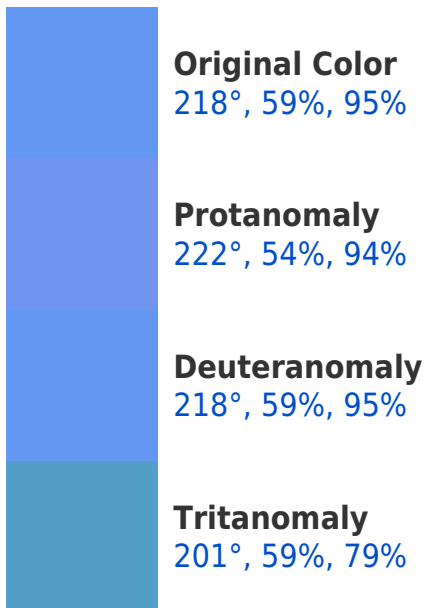

A 20% lighter version of the original color is **211°, 38%, 100%**, and **211°, 88%, 73%** is the 20% darker color. If you saturate the color by 10%, you get **218°, 59%, 95%**, and if you desaturate by 10%, it is **218°, 59%, 95%**.

HSV 398°, 59%, 95% Background

This preview shows how black text looks on a background with the HSV color 398°, 59%, 95%.

This preview shows how white text looks on a background with the HSV color 398°, 59%, 95%.

Color Blindness Simulation

Color vision deficiency is a very complex topic, and I could not describe the different causes any better than Wikipedia does, so if you want to learn more, you should check out their [article about color blindness](#).

Dichromacy

Tritanopia
187°, 60%, 70%

Trichromacy

Monochromacy

CSS Examples

Text

The CSS property to change the color of the text to HSV 398°, 59%, 95% is called "color". The color property can be set on classes, ids or directly on the HTML element.