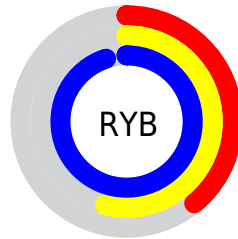

- Red (39%)
- Yellow (54%)
- Blue (95%)