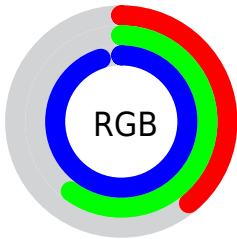

Distribution

- Red (39%)
- Green (60%)
- Blue (95%)