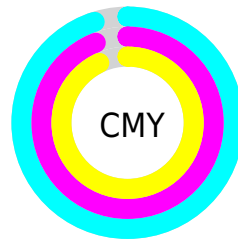

Conversions

Conversions Part 2

Format	Color
RYB	14, 15, 18
Decimal	921362
CIELab	4.29, 0.24, -1.66
CIELCh	4, 1.682, 278.372
Yxy	0.4749, 0.2921, 0.3033
Android (android.graphics.Color)	4279111442 (0xFF0E0F12)
YUV	15.0430, 1.4578, -0.9147
Hunter-Lab	6.8913, -0.2132, -0.6258

Details

The HSV color **225°, 22%, 7%** is a dark color, and the websafe version is hex **000000**. A complement of this color would be **45°, 22%, 7%**, and the grayscale version is **0°, 0%, 6%**.

A 20% lighter version of the original color is **220°, 5%, 24%**, and **0°, 0%, 0%** is the 20% darker color. If you saturate the color by 10%, you get **225°, 22%, 7%**, and if you desaturate by 10%, it is **225°, 22%, 7%**.

Distribution

Red (5%)

Green (6%)

Blue (7%)

Red (5%)

Yellow (6%)

Blue (7%)

Cyan (22%)

Magenta (17%)

Yellow (0%)

Black (93%)

Cyan (95%)

Magenta (94%)

Yellow (93%)

Brightness & Saturation Gradients

These gradients show how the HSV color 225°, 22%, 7% changes by changing the brightness by 10 percent. The first figure shows a shift by +10% for each color and the second figure -10%.