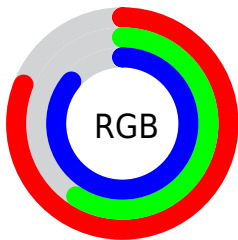

Distribution

Red (81%)

Green (59%)

Blue (86%)