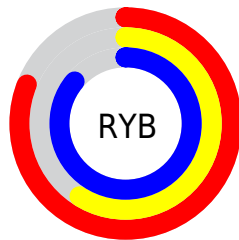

Red (81%)

Yellow (59%)

Blue (86%)