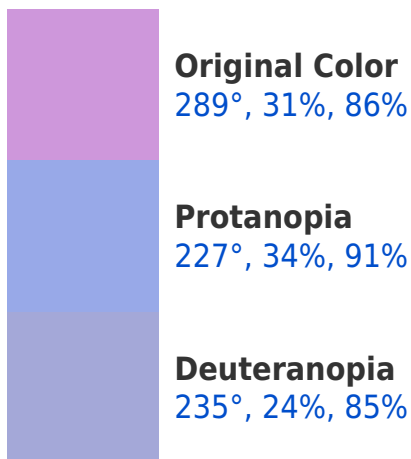

# Black Background

This preview shows how the HSV color 468° , 31%, 86% looks on a black background.

## HSV 468°, 31%, 86% Background

This preview shows how black text looks on a background with the HSV color 468°, 31%, 86%.

This preview shows how white text looks on a background with the HSV color 468°, 31%, 86%.

## Dichromacy

**Tritanopia**  
340°, 20%, 78%

# Trichromacy

**Original Color**  
289°, 31%, 86%

**Protanomaly**  
248°, 28%, 89%

**Deuteranomaly**  
259°, 25%, 85%

**Tritanomaly**  
315°, 22%, 79%