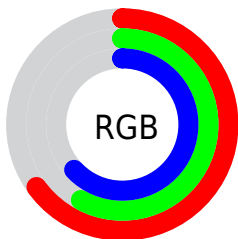

Distribution

Red (65%)

Green (58%)

Blue (63%)