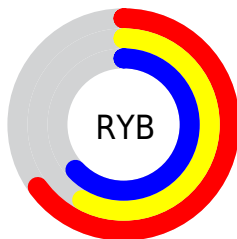

Red (65%)

Yellow (58%)

Blue (63%)