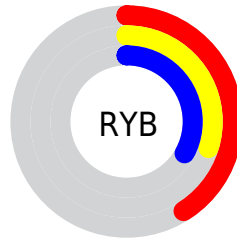

A 20% lighter version of the original color is  $341^\circ, 20\%, 62\%$ , and  $339^\circ, 46\%, 22\%$  is the 20% darker color. If you saturate the color by 10%, you get  $341^\circ, 27\%, 41\%$ , and if you desaturate by 10%, it is  $341^\circ, 27\%, 41\%$ .

# Distribution

Red (41%)

Green (30%)

Blue (33%)

Red (41%)

Yellow (30%)

Blue (33%)

Cyan (0%)