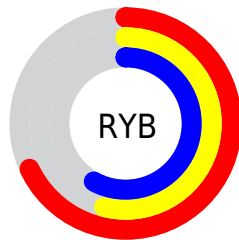

- Red (68%)
- Yellow (54%)
- Blue (58%)