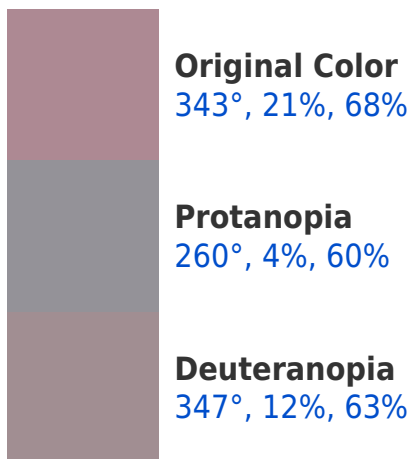

# Black Background

This preview shows how the HSV color 523° , 21%, 68% looks on a black background.

## HSV 523°, 21%, 68% Background

This preview shows how black text looks on a background with the HSV color 523°, 21%, 68%.

This preview shows how white text looks on a background with the HSV color 523°, 21%, 68%.

## Dichromacy

# Trichromacy

**Original Color**  
343°, 21%, 68%

**Protanomaly**  
330°, 9%, 62%

**Deuteranomaly**  
346°, 16%, 65%

**Tritanomaly**  
342°, 21%, 68%