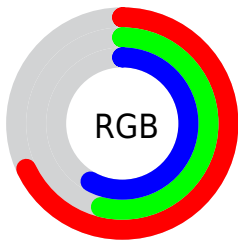

Distribution

- Red (68%)
- Green (54%)
- Blue (58%)