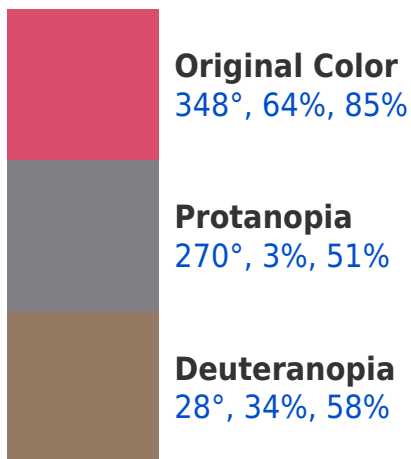

198°, 64%, 85%

528°, 10%, 43%

528°, 110%, 68%

528°, 110%, 18%

Previews

White Background

This preview shows how the HSV color 528°, 64%, 85% looks on a white background.

Color Contrast Check

Large Text (above 18pt) WCAG AAA ✓ Pass

Any Text WCAG AAA × Fail

If you want to check with other color combinations, try the [Color Contrast Checker](#).

HSV 528°, 64%, 85% Background

This preview shows how black text looks on a background with the HSV color 528°, 64%, 85%.

This preview shows how white text looks on a background with the HSV color 528°, 64%, 85%.

Color Blindness Simulation

Color vision deficiency is a very complex topic, and I could not describe the different causes any better than Wikipedia does, so if you want to learn more, you should check out their [article about color blindness](#).

Dichromacy

Tritanopia

358°, 62%, 85%

Trichromacy

Original Color
348°, 64%, 85%

Protanomaly
345°, 32%, 63%

Deuteranomaly
4°, 42%, 68%

Tritanomaly
354°, 62%, 85%