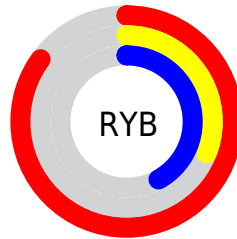

Details

The HSV color **348°, 64%, 85%** is a dark color, and the websafe version is hex **CC3366**. The color can be described as dark muted rose. A complement of this color would be **168°, 64%, 85%**, and the grayscale version is **0°, 0%, 48%**.

A 20% lighter version of the original color is **349°, 47%, 100%**, and **340°, 94%, 62%** is the 20% darker color. If you saturate the color by 10%, you get **348°, 64%, 85%**, and if you desaturate by 10%, it is **348°, 64%, 85%**.

Distribution

Red (85%)

Green (31%)

Blue (42%)

Red (85%)

Yellow (31%)

Blue (42%)

Cyan (0%)